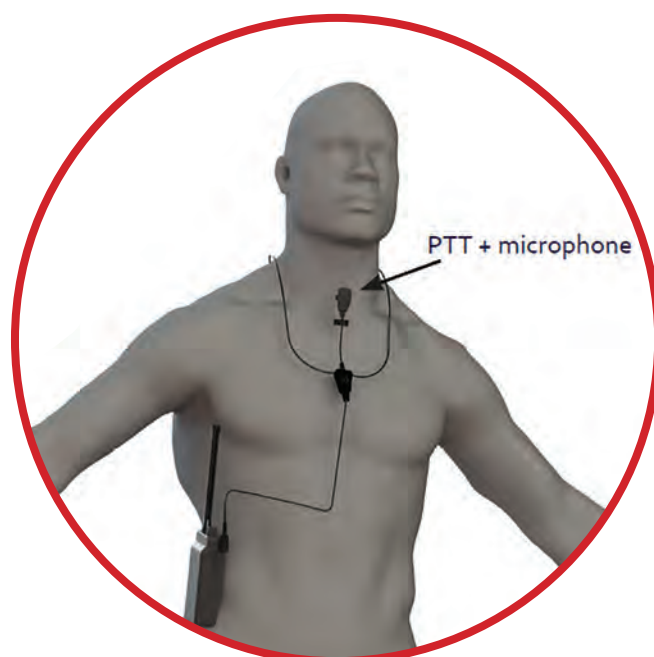

Wireless operation

A neck loop is supplied with the CENS ProFlex DX5. This neck loop is placed over the head (ideally under outer garments) and plugged into any 3.5mm headset socket. This will transmit the audio to the CENS ProFlex DX5 when the Wireless Comms mode is active.

Exclusive
to model:

DX5

SRC Wireless Communications

The SRC harness is an optional extra from the neck loop. The SRC harness is designed to interface the CENS ProFlex DX5 in Wireless Comms mode to a users own radio - providing full two way communication.

Typical applications include hunters, game keepers & shoot organisers to name a few.

The loop around the neck transmits the audio wirelessly into the CENS device whilst the internal CENS microphone provides ambient awareness.

The loop is fitted with an anti-choke quick release connector to prevent injury if the loop is pulled accidentally. A lapel microphone picks up the users speech when the PTT (Push To Talk) button is pressed. This automatically switches the radio to transmit mode.

Exclusive
to model:

DX5